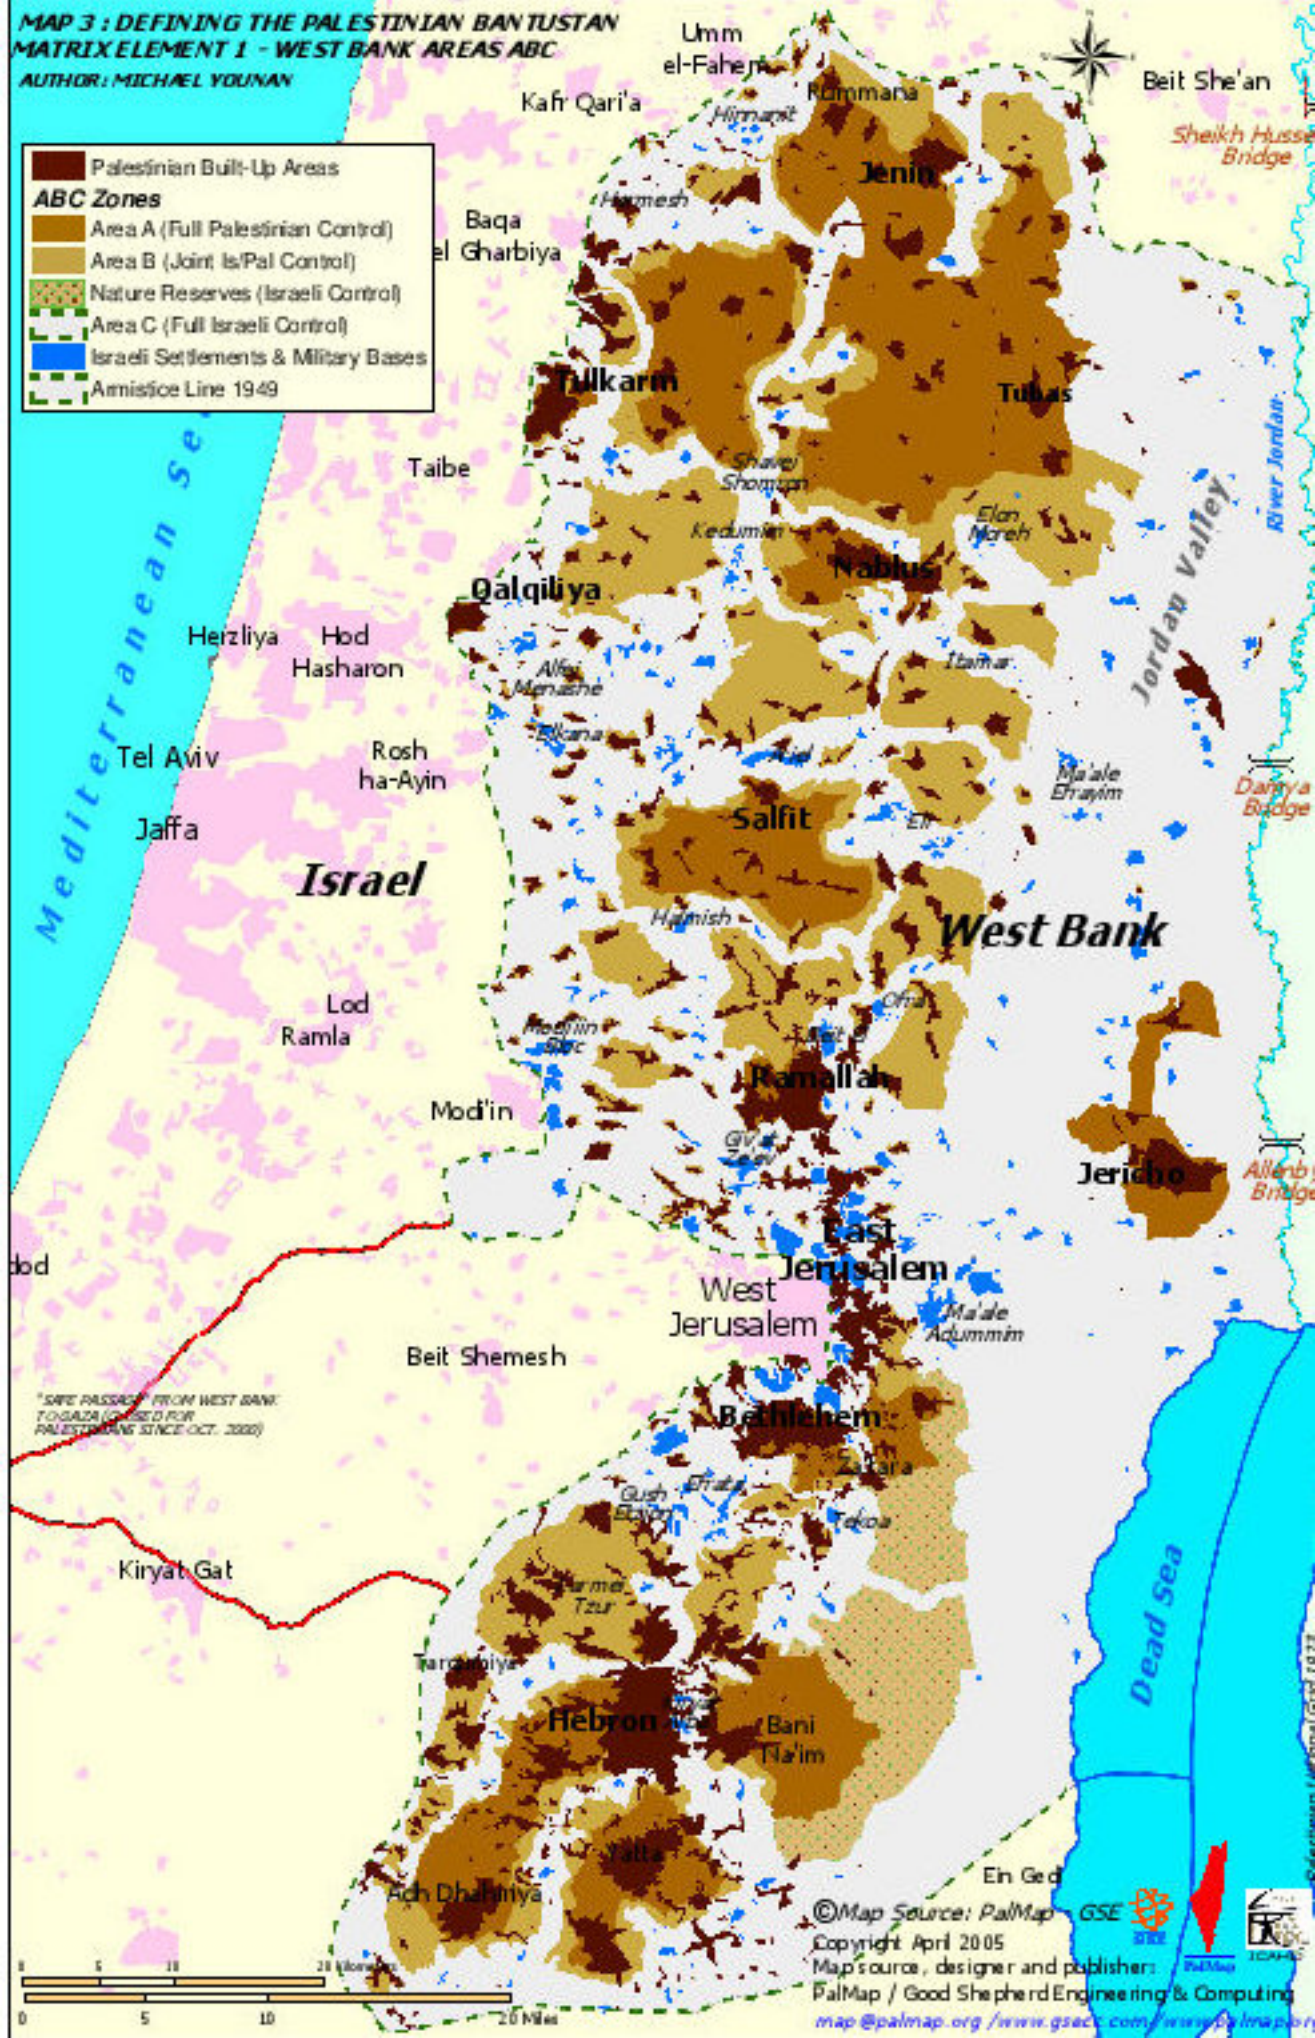

**MAP 3 : DEFINING THE PALESTINIAN BANTUSTAN  
MATRIX ELEMENT 1 - WEST BANK AREAS ABC**  
AUTHOR: MICHAEL YOUNAN

	Palestinian Built-Up Areas
<b>ABC Zones</b>	
	Area A (Full Palestinian Control)
	Area B (Joint Is/Pal Control)
	Nature Reserves (Israeli Control)
	Area C (Full Israeli Control)
	Israeli Settlements & Military Bases
	Armistice Line 1949

"SAFE PASSAGE" FROM WEST BANK TO GAZA (CLOSED FOR PALESTINIANS SINCE OCT. 2000)

©Map Source: PalMap GSE  
 Copyright April 2005  
 Map's source, designer and publisher:  
 PalMap / Good Shepherd Engineering & Computing  
[map@palmap.org](mailto:map@palmap.org) / [www.gsac.com](http://www.gsac.com) / [www.palmap.org](http://www.palmap.org)